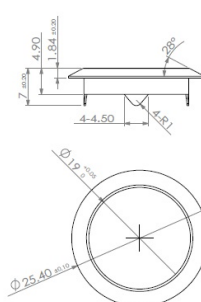

PRODUCT SHEET

Description:

Rim Lock 850, $\varnothing 19 \times 22 \text{mm}$, Drawer, NPL, CK SISO, KA H03

Item number:

14.01.040-6

Units	Box	Carton	HS Code	Barcode
Pcs.	12	192	8301300000	
				5704866032018

SISO A/S

Mileparken 11
DK-2740 Skovlunde
Denmark
VAT: DK 24786013

Phone +45 45 830 900

www.siso.dk
siso@siso.dk

Danske Bank
Nytorv Branch
Copenhagen
SWIFT: DABADKKK

Account no.
4180 3112 112936
IBAN Account
DK7230003112112936